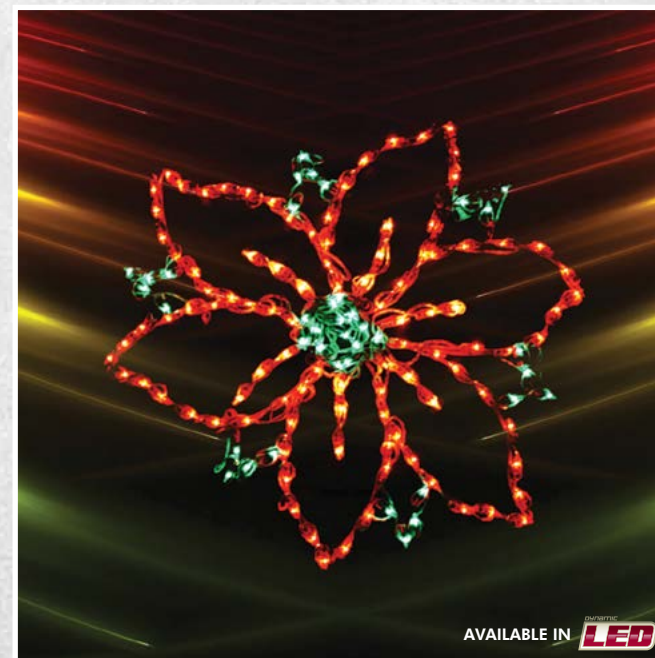

LED LED-CL-GBM-25 10" HEIGHT 25 LIGHTS each

3 PIECE MINI STOCKINGS

These lighted mini stockings make perfect accent lighting for large wreaths, to adorn trees or shrubbery, or anywhere you'd like to add some fun and color. Coordinates very well with Stocking LightLinks.

CL-STKM-30 12" HEIGHT 30 LIGHTS each

LED LED-CL-STKM-30 12" HEIGHT 30 LIGHTS each

SMALL POINSETTIA

The perfect size to most anywhere, the small lighted Poinsettia is fabulous when hanging with other décor or adorning trees and shrubs. Enjoy this Christmas classic.