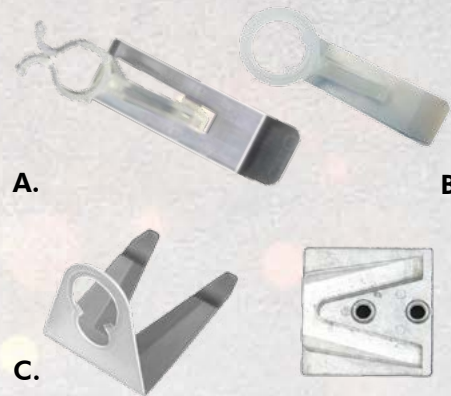

LIGHT CLIPS (QTY. 25 each)
A. ALL-IN-ONE CLIP AC-AIO-500
B. C9 GUTTER CLIP AC-C9G-500
C. SHINGLE TABS AC-SHNT-500
D. PARAPET CLIPS AC-PPC-500