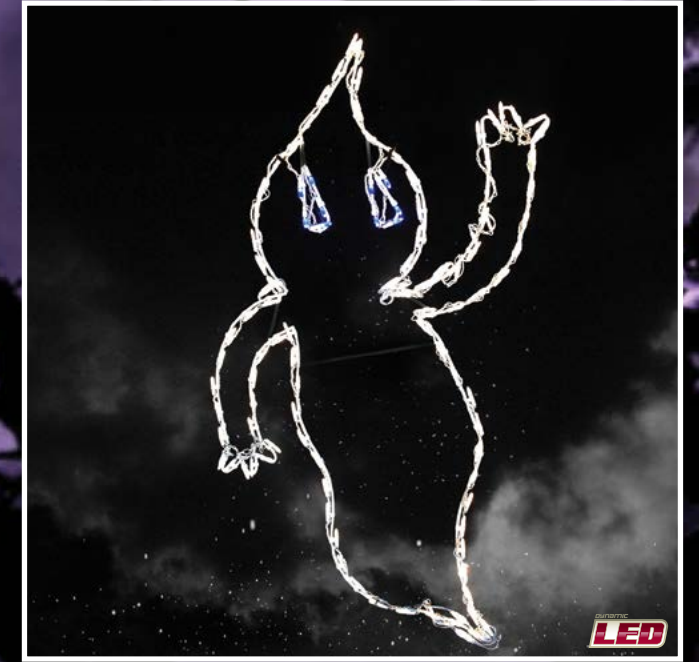

SPOOKY GHOST
Our spooky ghost will add the perfect ghoulish touch you've been looking for. With its' playful appearance, this apparition is suited for the whole family.
HL-LED-SG-100 32" HEIGHT 100 LIGHTS