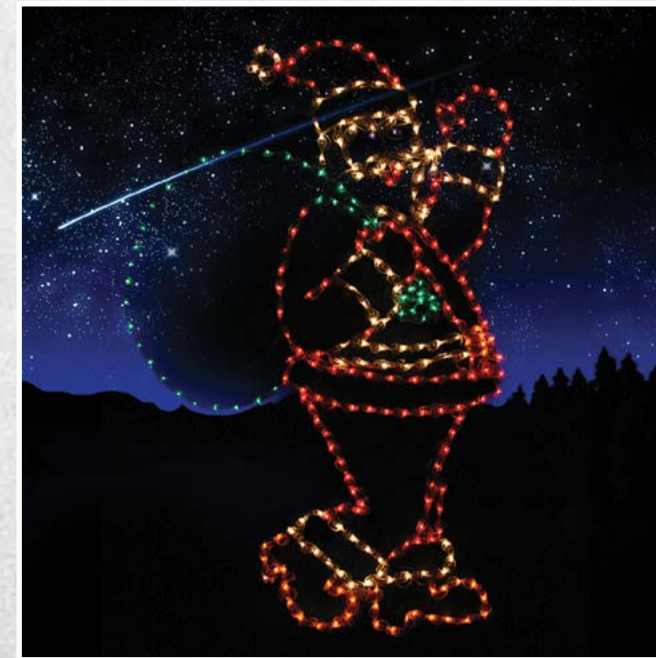

CL-PTLG-200 48" HEIGHT 200 LIGHTS

LED LED-CL-PTLG-200 48" HEIGHT 200 LIGHTS

Santa & His Reindeer

SANTA and HIS REINDEER COLLECTION

The brightly lit Santa in Sleigh is a colorful and cheerful addition to your Christmas decorations. The Reindeer grouping lends a magical touch to your holiday yard decorations. This collection will quickly become a family favorite. (ITEMS ARE SOLD INDIVIDUALLY)

SANTA in SLEIGH
CL-SS-700
LED LED-CL-SS-700
55" HEIGHT 700 LIGHTS

REINDEER STANDING
CL-RS-200
LED LED-CL-RS-200
53" HEIGHT 200 LIGHTS

REINDEER PRANCING
CL-RP-200
LED LED-CL-RP-200
51" HEIGHT 200 LIGHTS

REINDEER LEAPING
CL-RL-200
LED LED-CL-RL-200
51" HEIGHT 200 LIGHTS

SANTA SCENE

Create your own Night Before Christmas scene with our collection of Santas in action. Checking his list and heading off to bring joy to the children of the world. Add Santa with his Reindeer and our playful Elves to complete the scene! (ITEMS SOLD INDIVIDUALLY)

SANTA with LIST

Checking his list twice, the lighted Santa with List yard art will look great placed in amongst other decorations or along the way to the front door to greet your guests. CL-SL-300 76" HEIGHT 300 LIGHTS