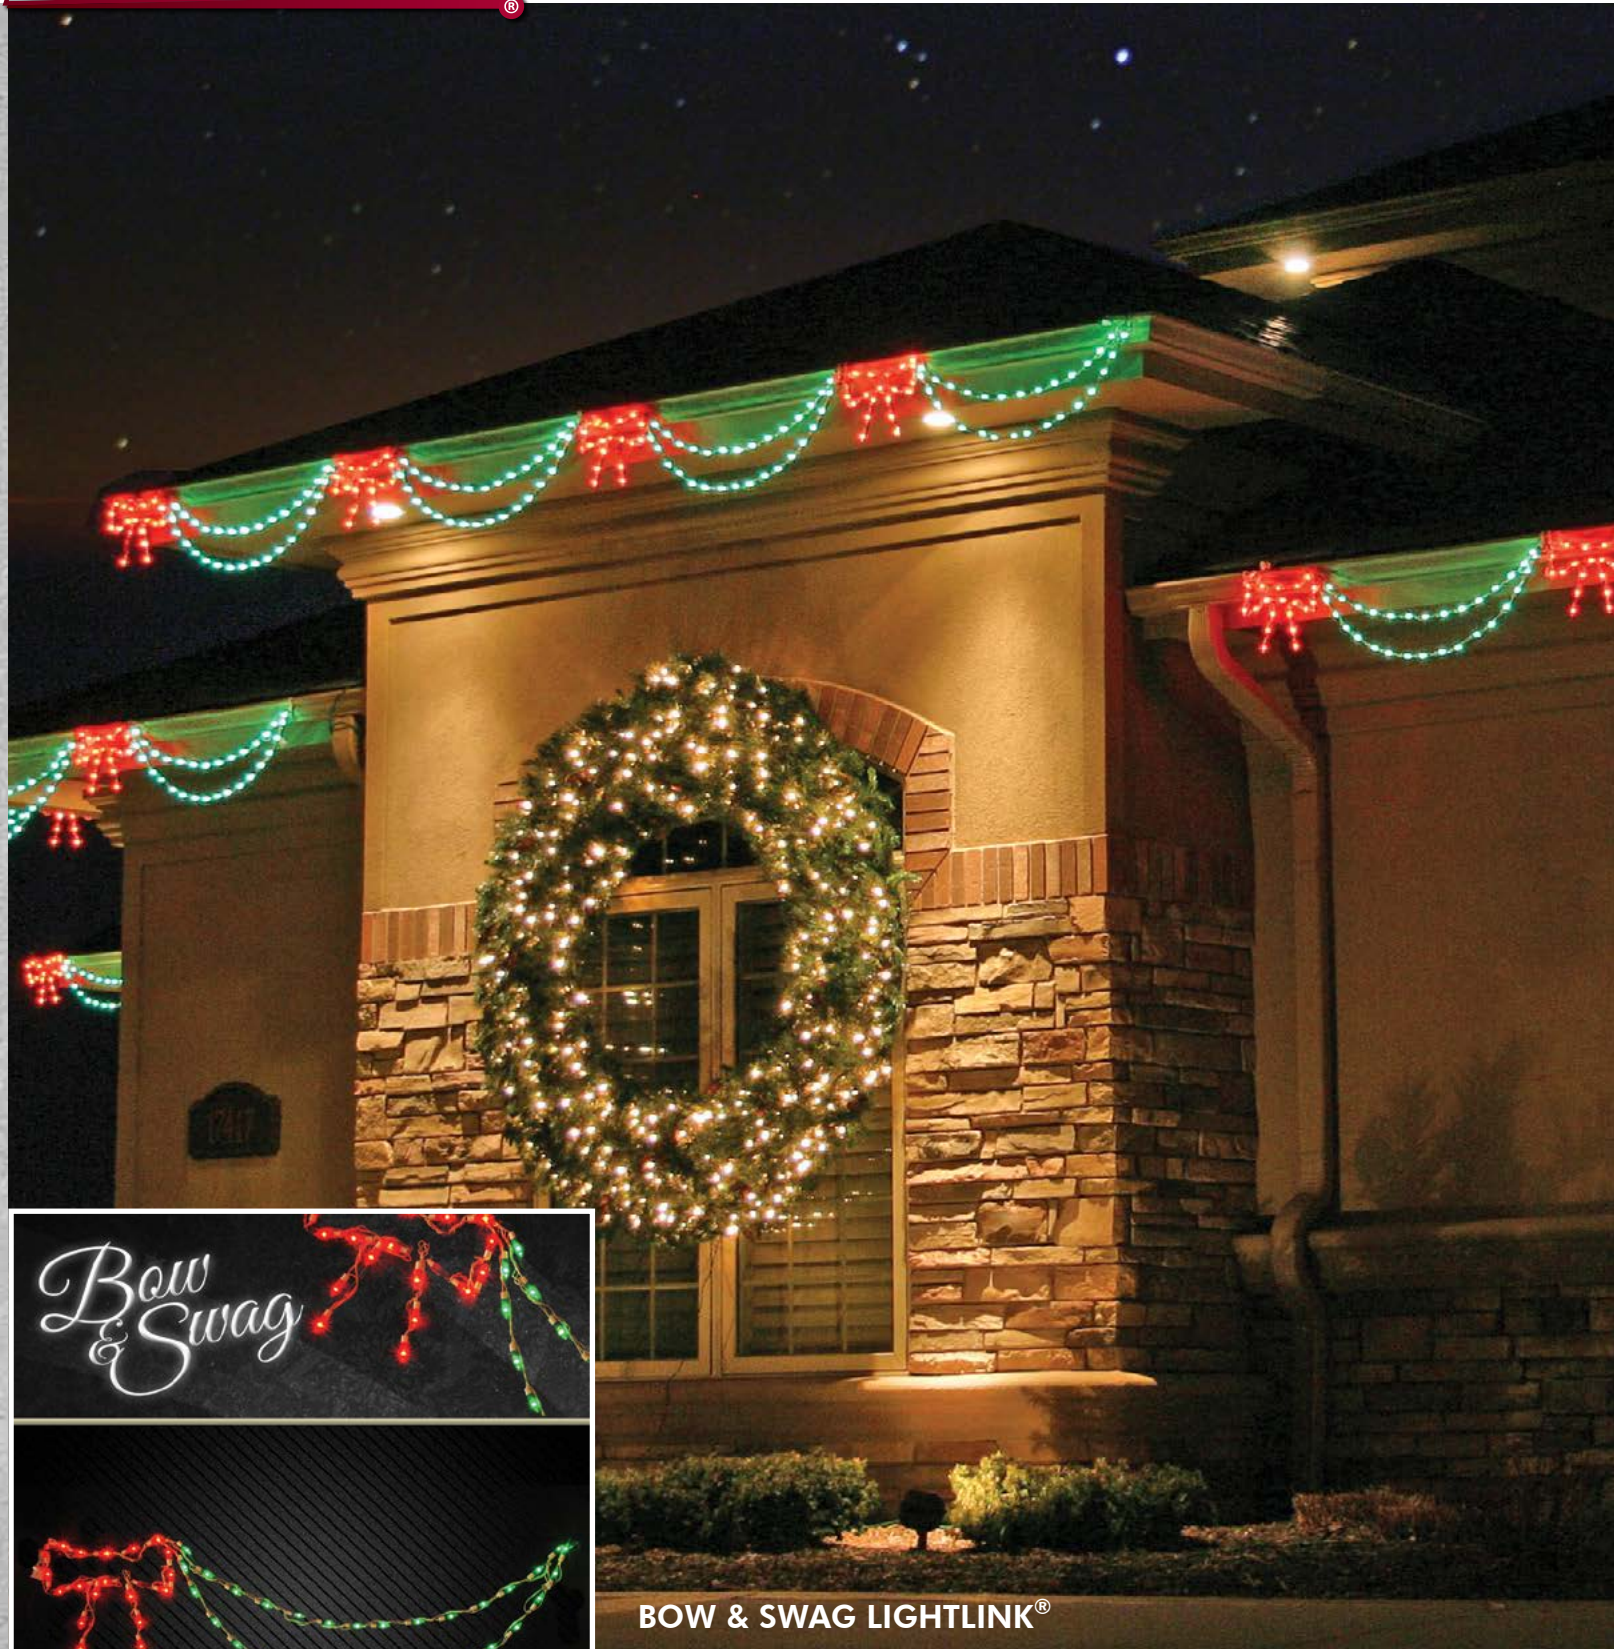

LLSFK-50 **LED** LLSFK-50-LED-CW 48" WIDE 50 LIGHTS (QTY 2) SPARE FUSES & BULBS

AVAILABLE IN **LED**

AVAILABLE IN **LED**

CANDY CANE LIGHTLINK®

Unique among the LightLinks® family, the Candy Cane LightLinks® are extremely versatile. An attractive and fun design, these are already proving to be a popular choice. Match with our other Candy Cane décor.

- LLCC-70 LED LLCC-70-LED** 48" WIDE 70 LIGHTS (QTY 2) SPARE FUSES & BULBS
- LED LLCC-2FT-35-LED** 24" WIDE 35 LIGHTS (QTY 4) SPARE FUSES & BULBS

RIBBON LIGHTLINK®

Even on a snowy, foggy or cloudy winter night, the Ribbon LightLinks® are easily seen. This very inviting holiday lighting choice looks great with other décor and provides unending visual interest. Great for commercial properties!

- LED LLRB-100-LED** 48" WIDE 100 LIGHTS (QTY 2) SPARE FUSES & BULBS

AVAILABLE IN LED

LED

BOW & SWAG LIGHTLINK®

A very attractive choice, the Bow & Swag LightLinks® will make your home the talk of the town and provide years of pleasure. Also being a very versatile design, these are easily combined with almost any type of holiday décor.