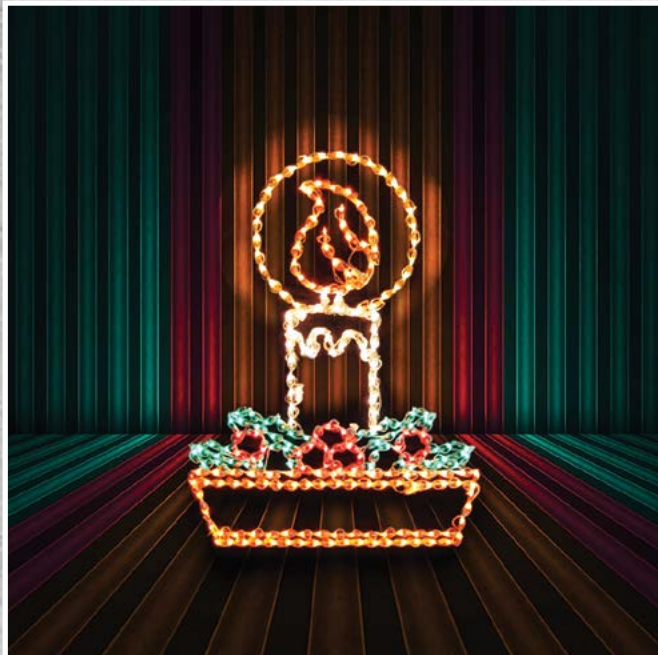

3 PIECE CANDLE DISPLAY

This attractively lit 3-piece candle set has 500 lights to shine up your holidays with the warm glow of tradition and a modern design. Large design can be a focal point or accent to other lighting and greenery.
CL-CDL3-500 75" HEIGHT 500 LIGHTS

TOY SOLDIER

Particularly appealing to children, this toy soldier is an enchanting display on it's own or as an integral part of a holiday lighting theme. Best combined with Gift Box LightLinks and Starbursts.
CL-TYS-200 72" HEIGHT 200 LIGHTS

GINGERBREAD BOY

CL-GBB-200 53" HEIGHT

GINGERBREAD GIRL

CL-GBG-200 53" HEIGHT

GINGERBREAD HOUSE

CL-GBH-400 66" HEIGHT

Reminding us of sweet holiday treats, the lighted Gingerbread Collection will bring holiday cheer to all. (ITEMS ARE SOLD INDIVIDUALLY)

ORNAMENT CLUSTER

With realistic detail and 250 lights, the lighted ornament cluster provides a very eye-catching display. Versatile design allows you to use with a yard stake or on a wall.
CL-OC-250 52" HEIGHT 250 LIGHTS
LED LED-CL-OC-250 52" HEIGHT 250 LIGHTS