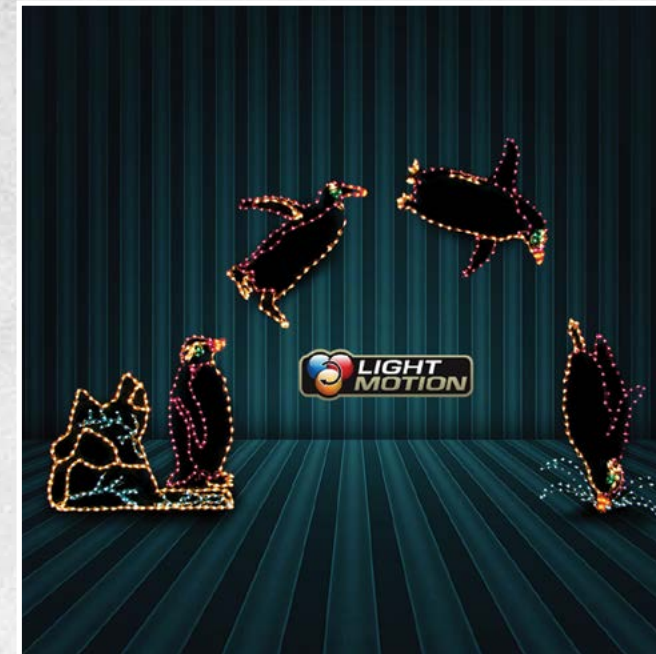

5 PIECE DIVING PENGUIN DISPLAY

Very enchanting and entertaining, your family and friends will delight in watching these penguins frolic in your yard. 4 way Controller included.

CL-PNGSET-650 46" HEIGHT each 650 TOTAL LIGHTS

WATCH THIS ITEM WORK @ HOLIDYNAMICS.COM