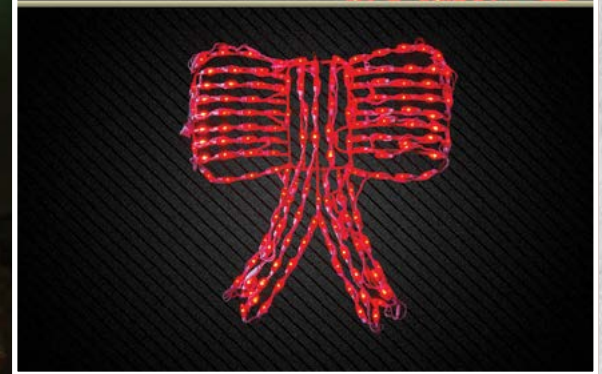

3D BOW & SWAG LIGHTLINK®

3D Red Bow and Green Swag for indoor & outdoor holiday decorating. Always very attractive, these are a design that will add some swag to your home or storefront!

LL3D-SWGR LED LL3D-SWGR-LED 55" WIDE 150 LIGHTS (QTY 2) SPARE FUSES & BULBS
LL3D-BWRD LED LL3D-BWRD-LED 25" WIDE 150 LIGHTS (QTY 2) SPARE FUSES & BULBS
LL3D-BWGR LED LL3D-BWGR-LED 25" WIDE 150 LIGHTS (QTY 2) SPARE FUSES & BULBS