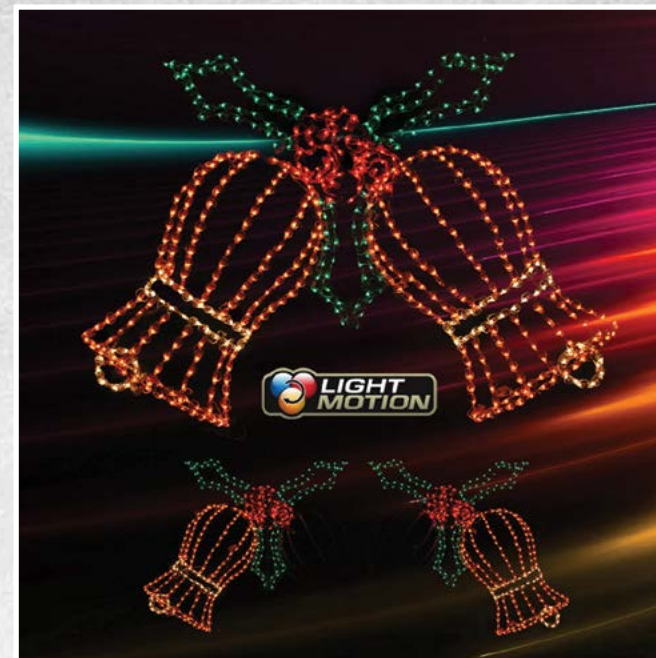

3D CHIMING BELLS

Displaying a side-to-side lighting motion, these bells give the look of swinging Christmas chimes! Can also be continuously lit. Controller included.
3D-DBH-570 72" LENGTH 570 LIGHTS

WATCH THIS ITEM WORK @ HOLIDYNAMICS.COM