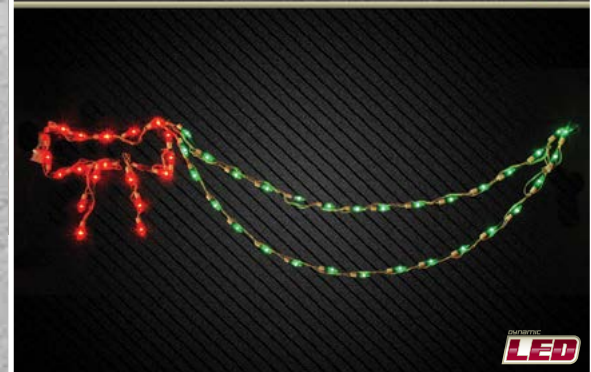

- LLCC-70 LED LLCC-70-LED** 48" WIDE 70 LIGHTS (QTY 2) SPARE FUSES & BULBS
- LED LLCC-2FT-35-LED** 24" WIDE 35 LIGHTS (QTY 4) SPARE FUSES & BULBS

RIBBON LIGHTLINK®

Even on a snowy, foggy or cloudy winter night, the Ribbon LightLinks® are easily seen. This very inviting holiday lighting choice looks great with other décor and provides unending visual interest. Great for commercial properties!

- LED LLRB-100-LED** 48" WIDE 100 LIGHTS (QTY 2) SPARE FUSES & BULBS

AVAILABLE IN LED

LED

BOW & SWAG LIGHTLINK®

A very attractive choice, the Bow & Swag LightLinks® will make your home the talk of the town and provide years of pleasure. Also being a very versatile design, these are easily combined with almost any type of holiday décor.