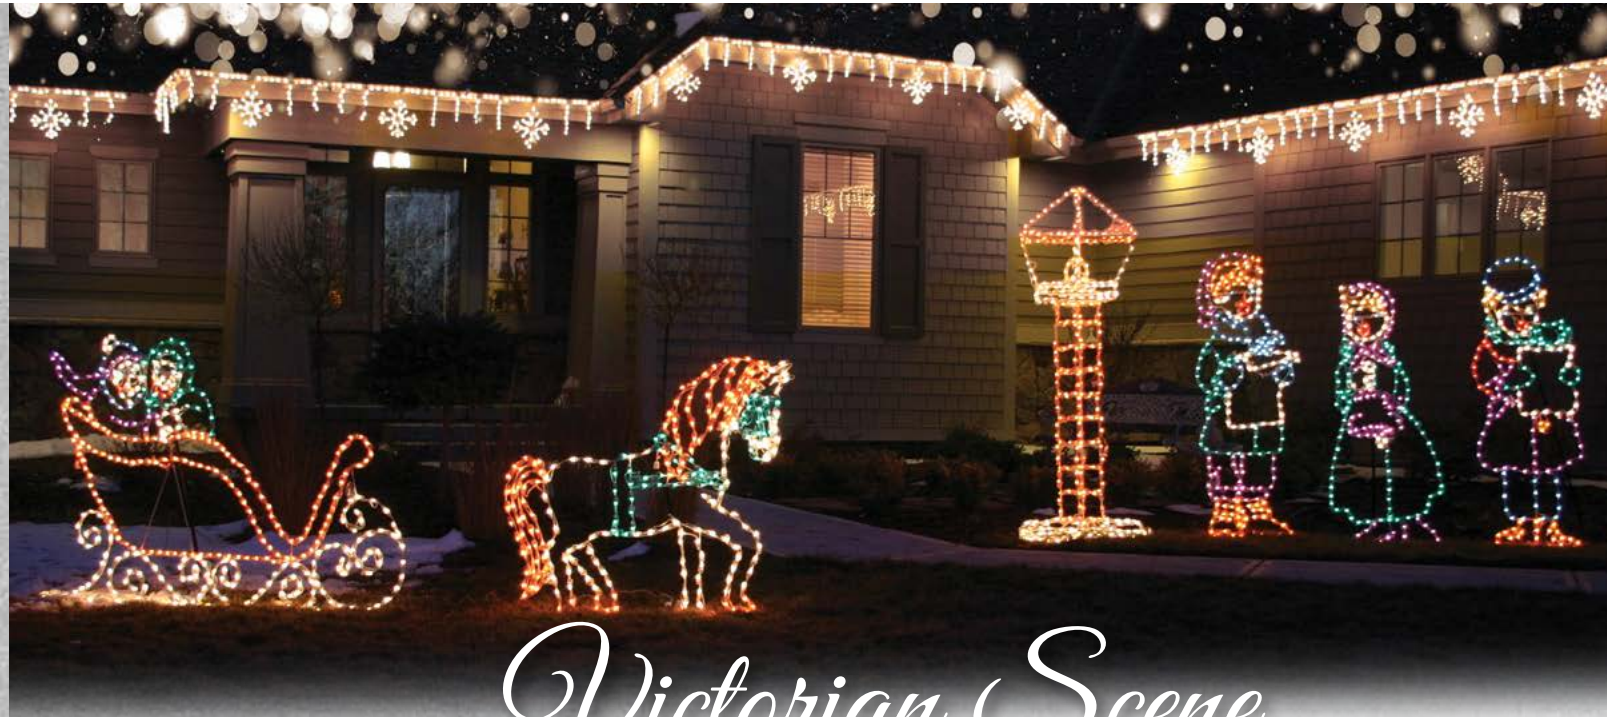

WREATH with BERRIES

A very colorful choice for décor, the lighted wreath with berries is a convenient enough size to bring a little light just about everywhere. Looks wonderful above a mantle. CL-WB-200 43" HEIGHT 200 LIGHTS

JOY SIGN

Conveying the message of the season has never been easier than with this lighted Joy sign. Can be elevated with a Y-stake (sold separately) CL-JOY-140 28" HEIGHT 140 LIGHTS

STAR JOY SIGN

Uniquely designed and original, this Joy sign is created using red and green snowflakes and offers a cheerful message to your family and friends. Looks great combined with Ribbon LightLinks. LED-CL-JOYSNF-430 32" HEIGHT 430 LIGHTS

Victorian Scene

VICTORIAN COLLECTION

If you prefer an old time look to your holiday decorating, our Victorian Collection may be what you are looking for. The Victorian Horse and Victorian Sleigh hearken back to simpler times. While the 3 Piece Caroler Set has a vintage charm all it's own. When displayed together with our 3D Victorian Lightpole (Pg.36) you can create a unique scene like this. Add your favorite LightLinks and you have one eye grabbing display. (CAROLERS SOLD AS A SET. ALL OTHER ITEMS ARE SOLD INDIVIDUALLY)

VICTORIAN SLEIGH and VICTORIAN HORSE

Charming and elegant, the lighted Victorian Horse inspires a feeling of witnessing a holiday scene. Display with Carolers and Victorian Light Pole.

SLEIGH CL-VH-150 **LED** LED-CL-VH-150 42" HEIGHT 150 LIGHTS
HORSE CL-VS-400 **LED** LED-CL-VS-400 48" HEIGHT 400 LIGHTS