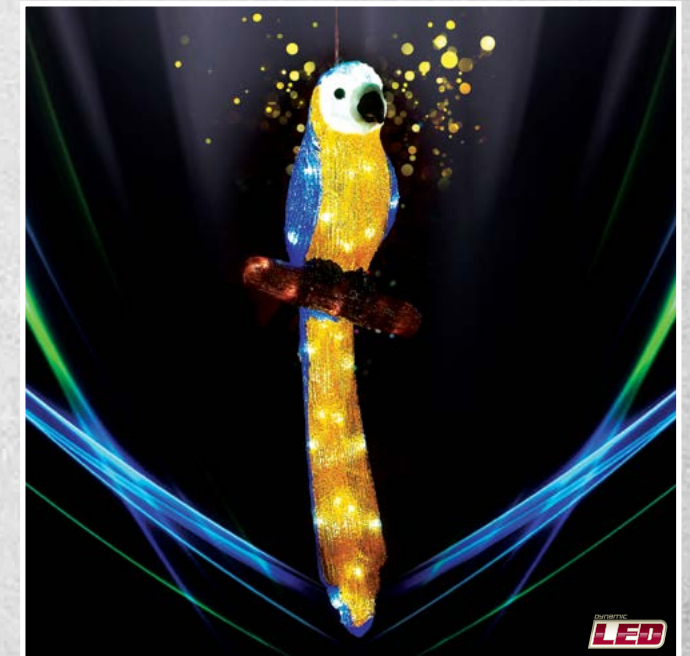

LED-3D-PNGF-ACR 42" HEIGHT

BABY PENGUIN

This little guy looks right at home next the Emperor Penguin. It's also priceless buy itself or in a group of other Baby Penguins. Try it as a holiday replacement for that boring old desk lamp!

LED-3D-PNGB-ACR 12" HEIGHT

7 COLORS!

LARGE SPHERE

The imperfect shape makes each one an original.

LED-3D-20SPH-BL-ACR 20" DIAMETER

SMALL SPHERE

LED-3D-10SPH-PW-ACR 10" DIAMETER

7 COLORS AVAILABLE: PURE WHITE • CLASSIC WHITE • GREEN BLUE • RED ORANGE • PURPLE

PARROT ON PERCH

This brightly colored beauty works all year round, but will really set off your summertime oasis. Or maybe it can just hang out in your bar or game room. Exceptionally detailed with hand painted accents.

SUML-LED-3D-PRT-ACR 24" HEIGHT

One Plug TREE

Holidynamics has set the new standard in Pre-Lit Christmas Tree design. Our exclusive One Plug Trees are undeniably beautiful and are the most user friendly trees on the market. We have simplified the assembly process to the bare minimum. Just set the base and start stacking the sections. No more linking lightsets together. The internal electrical connections do the work for you. Just put it together and plug it in. One Plug does it all! We offer an extensive line of styles and sizes. Find your perfect tree today!