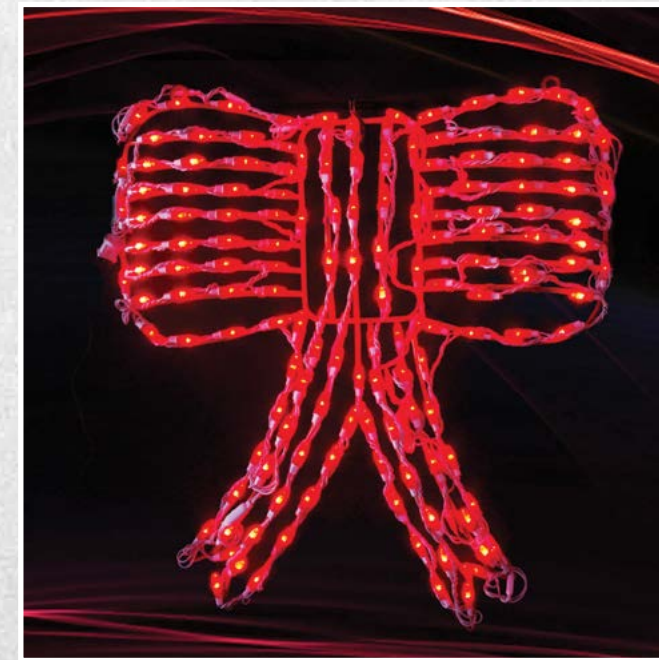

3D LED BOW RED

A classic symbol of the holidays, these red bows will bring many seasons of cheer. Match them with 3D Candy Canes or 3D Giftboxes!

LL3D-BWRD-LED 25" HEIGHT 150 LIGHT