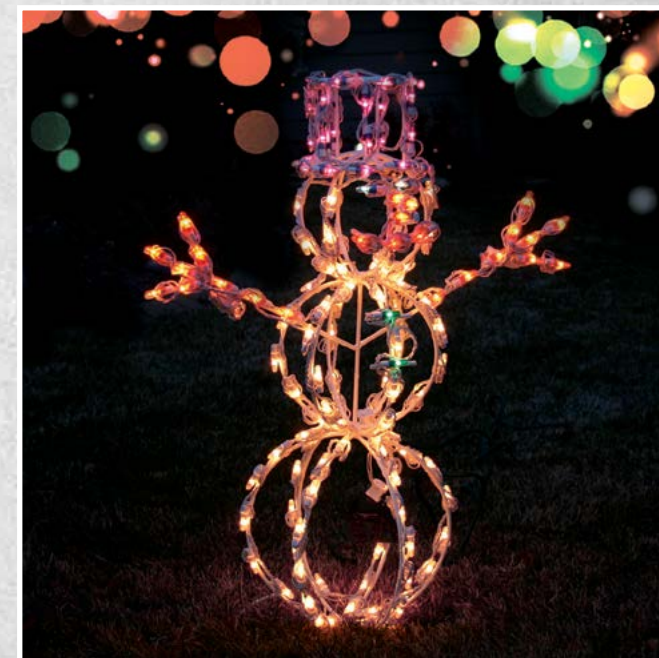

3D SMALL SNOWMAN

Charming and compact, this small lighted snowman fits perfectly in almost any space, indoors or out. Looking great with almost any décor, you will receive many compliments.
3D-SMN-150 34" HEIGHT 150 LIGHTS