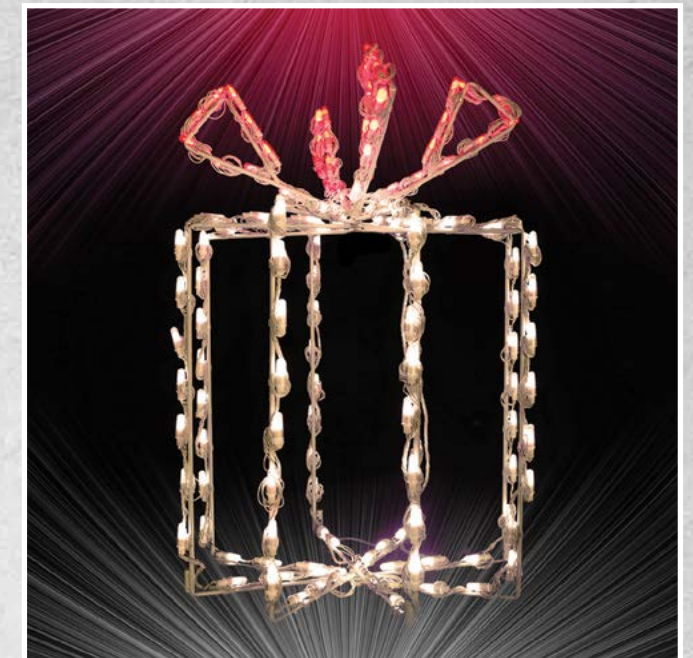

3D LED BOW GREEN

A classic symbol of the holidays, these green bows will bring many seasons of cheer. Match them with 3D Swag LightLinks, Cone Trees or Crescent Spheres!

LL3D-BWGR-LED 25" HEIGHT 150 LIGHTS

3D LED BOW RED

A classic symbol of the holidays, these red bows will bring many seasons of cheer. Match them with 3D Candy Canes or 3D Giftboxes!

LL3D-BWRD-LED 25" HEIGHT 150 LIGHT

LARGE GIFTBOX (3COLOR OPTIONS)