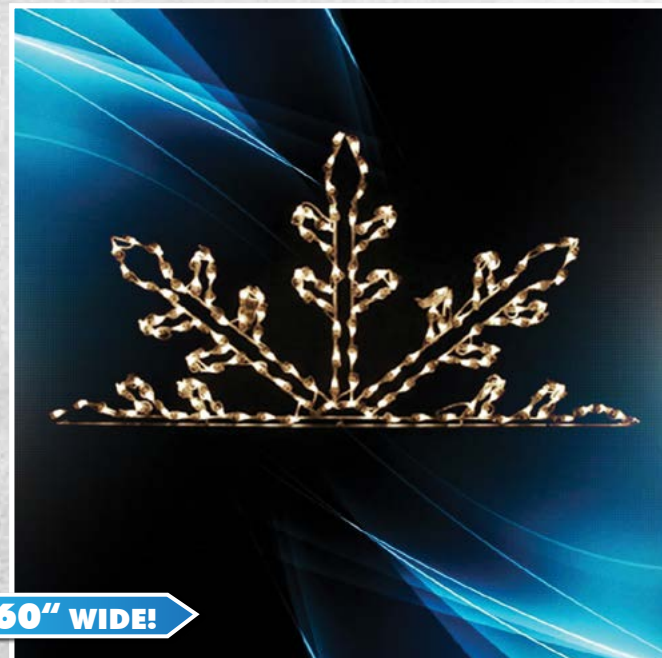

60" WIDE!

HALF ESTATE SIZE SNOWFLAKE

This attractively lit 3-piece candle set has 500 lights to shine up your holidays with the warm glow of tradition and a modern design.
CL-HSNF-150 60" WIDTH 150 LIGHTS