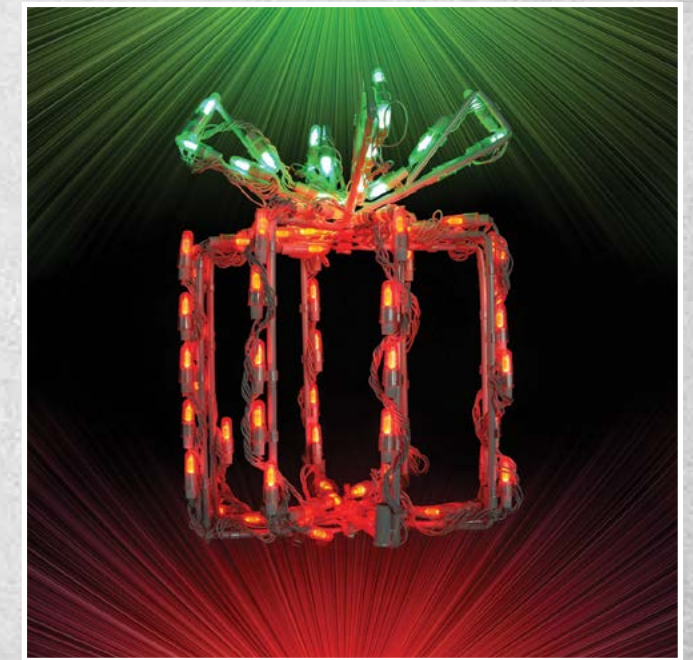

SMALL GIFTBOX (3COLOR OPTIONS)

Versatile design, easily combinable with many styles of decorations. Collapses for easy storage.

CLEAR & RED	3D-GBSM-CR-100	16" HEIGHT	100 LIGHTS
RED & GREEN	3D-GBSM-RG-100	16" HEIGHT	100 LIGHTS
PURPLE & GOLD	3D-GBSM-GP-100	16" HEIGHT	100 LIGHTS