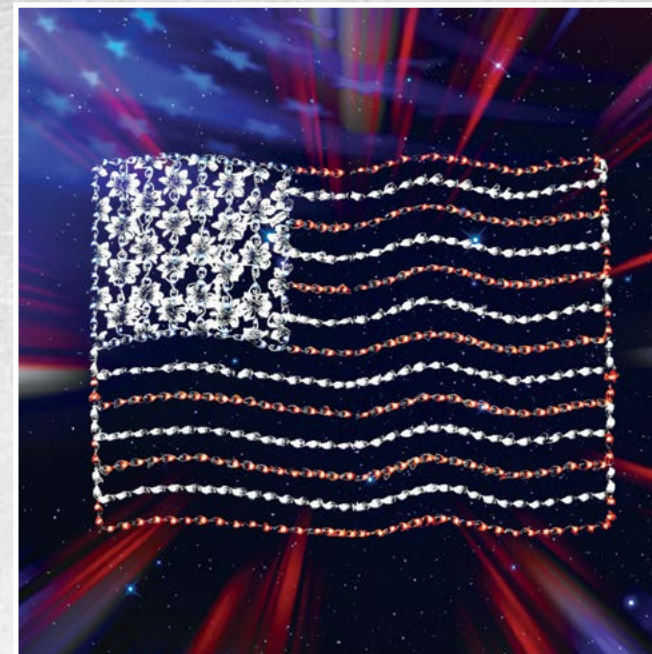

LARGE WAVING FLAG

Let the Stars and Stripes fly proud this 4th, or all year around. This is a fitting tribute to our nation's flag.

OH-AFWLG-650 50" LENGTH 650 LIGHTS