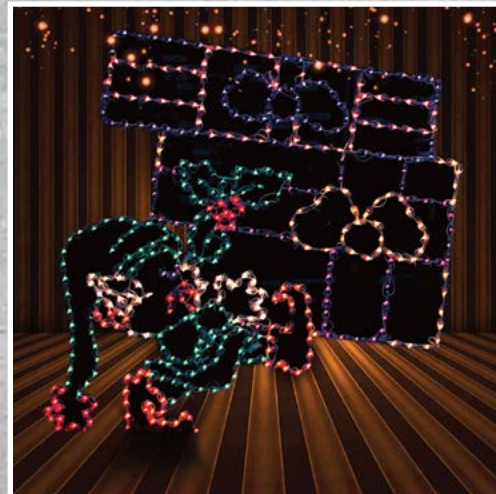

SANTA with GIFT BAG

Santa with his bag over his shoulder lights up the night as he greets you with 300 lights and a welcoming smile. Versatile design allows you to use with a yard stake or on a wall. CL-SBG-300 63" HEIGHT 300 LIGHTS

SANTA IN CHIMNEY

With 300 lights, this Santa in Chimney yard art is a very fun and unique addition to your holiday lighting. Try combining with 3D Santa's Sleigh, 3D Gift Boxes and Arrow Post Sign. CL-SC-300 70" HEIGHT 300 LIGHTS

Elves at Work

ELVES at WORK COLLECTION

Combine these charming and expressive figures to create the look of Santa's Workshop in your own yard! Combine your favorite Santa, or a herd of Reindeer to add even more charm to this collection. (ITEMS ARE SOLD INDIVIDUALLY)