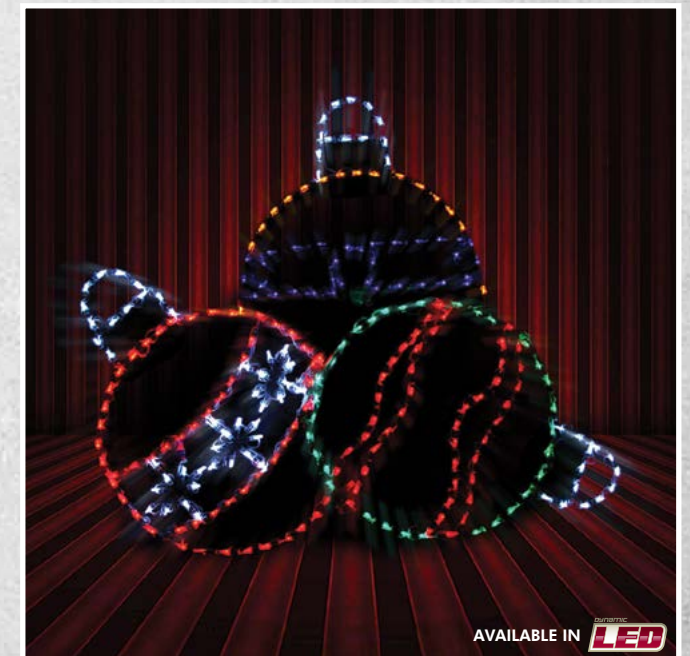

3 PIECE CANDLE DISPLAY

This attractively lit 3-piece candle set has 500 lights to shine up your holidays with the warm glow of tradition and a modern design. Large design can be a focal point or accent to other lighting and greenery.
CL-CDL3-500 75" HEIGHT 500 LIGHTS

TOY SOLDIER

Particularly appealing to children, this toy soldier is an enchanting display on it's own or as an integral part of a holiday lighting theme. Best combined with Gift Box LightLinks and Starbursts.
CL-TYS-200 72" HEIGHT 200 LIGHTS

GINGERBREAD BOY

CL-GBB-200 53" HEIGHT

GINGERBREAD GIRL

CL-GBG-200 53" HEIGHT

GINGERBREAD HOUSE

CL-GBH-400 66" HEIGHT

Reminding us of sweet holiday treats, the lighted Gingerbread Collection will bring holiday cheer to all. (ITEMS ARE SOLD INDIVIDUALLY)

ORNAMENT CLUSTER

With realistic detail and 250 lights, the lighted ornament cluster provides a very eye-catching display. Versatile design allows you to use with a yard stake or on a wall.
CL-OC-250 52" HEIGHT 250 LIGHTS
LED LED-CL-OC-250 52" HEIGHT 250 LIGHTS