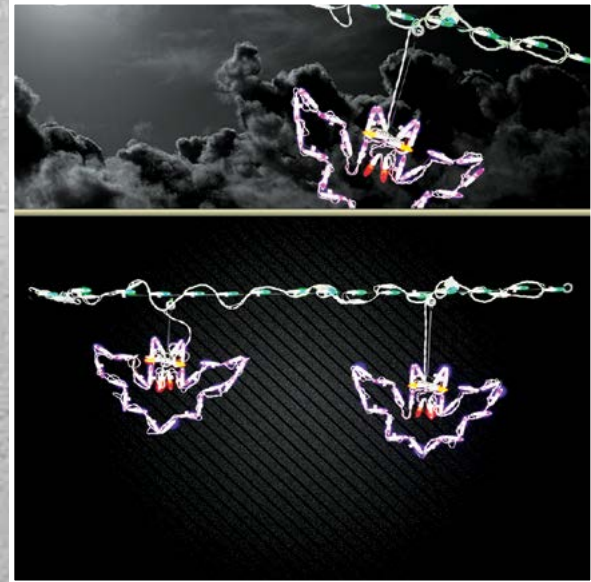

Halloween

COLLECTION

LIGHTLINKS

BAT LIGHTLINK®

Our frightfully delightful Bat LightLinks® are spooktacular by themselves, or can be the base for a complete Halloween ensemble of Bats, Witches and Ghosts!

HL-LLBT-70-LED 48" WIDE 70 LIGHTS (QTY 2) SPARE FUSES & BULBS