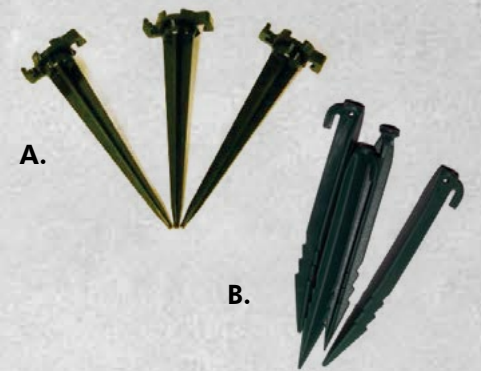

**A. MULTI-PURPOSE STAKE
AC-MLS-500**
**B. GROUND STAKE
AC-GSTK-25**