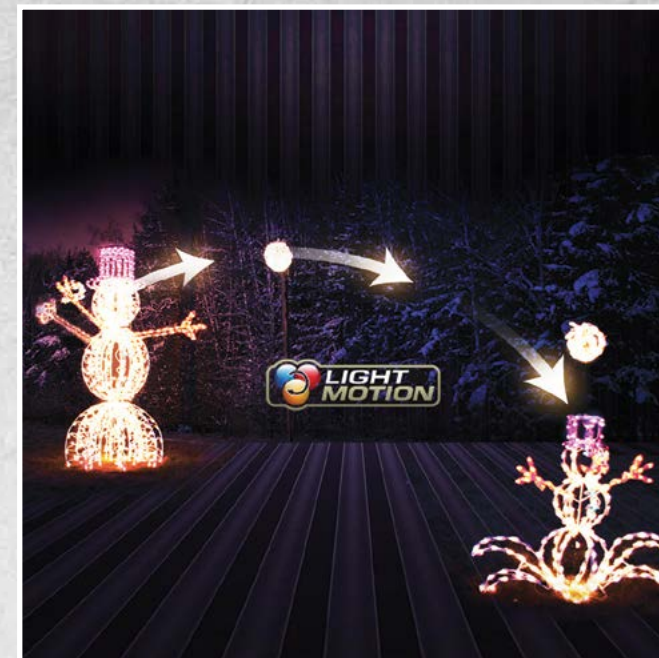

PERSONALIZED LIGHTPOST

Welcome your guests with our Personalized Holiday Light Post. It includes a "Seasons Greetings" personalized sign with your family name. Maximum Characters - 18.
3D-LP-650-KIT 72" HEIGHT 650 LIGHTS

3D HALF CANDY CANE

Brightly lighting up the night, this 3D Candy Cane is very versatile and can be used alone or in groups, in the yard or placed on a wall.
3D-CC-250 76" HEIGHT 250 LIGHTS

3D CHIMING BELLS

Displaying a side-to-side lighting motion, these bells give the look of swinging Christmas chimes! Can also be continuously lit. Controller included.
3D-DBH-570 72" LENGTH 570 LIGHTS

WATCH THIS ITEM WORK @ HOLIDYNAMICS.COM

3D ACTION SNOWMAN SET

With Light Motion technology, this amusing lighted snowman set will delight you with their antics. Watch as he throws snowballs and brings to life a little Snowman!
3D-SMNSET-1305-KIT 70" HEIGHT 1305 LIGHTS