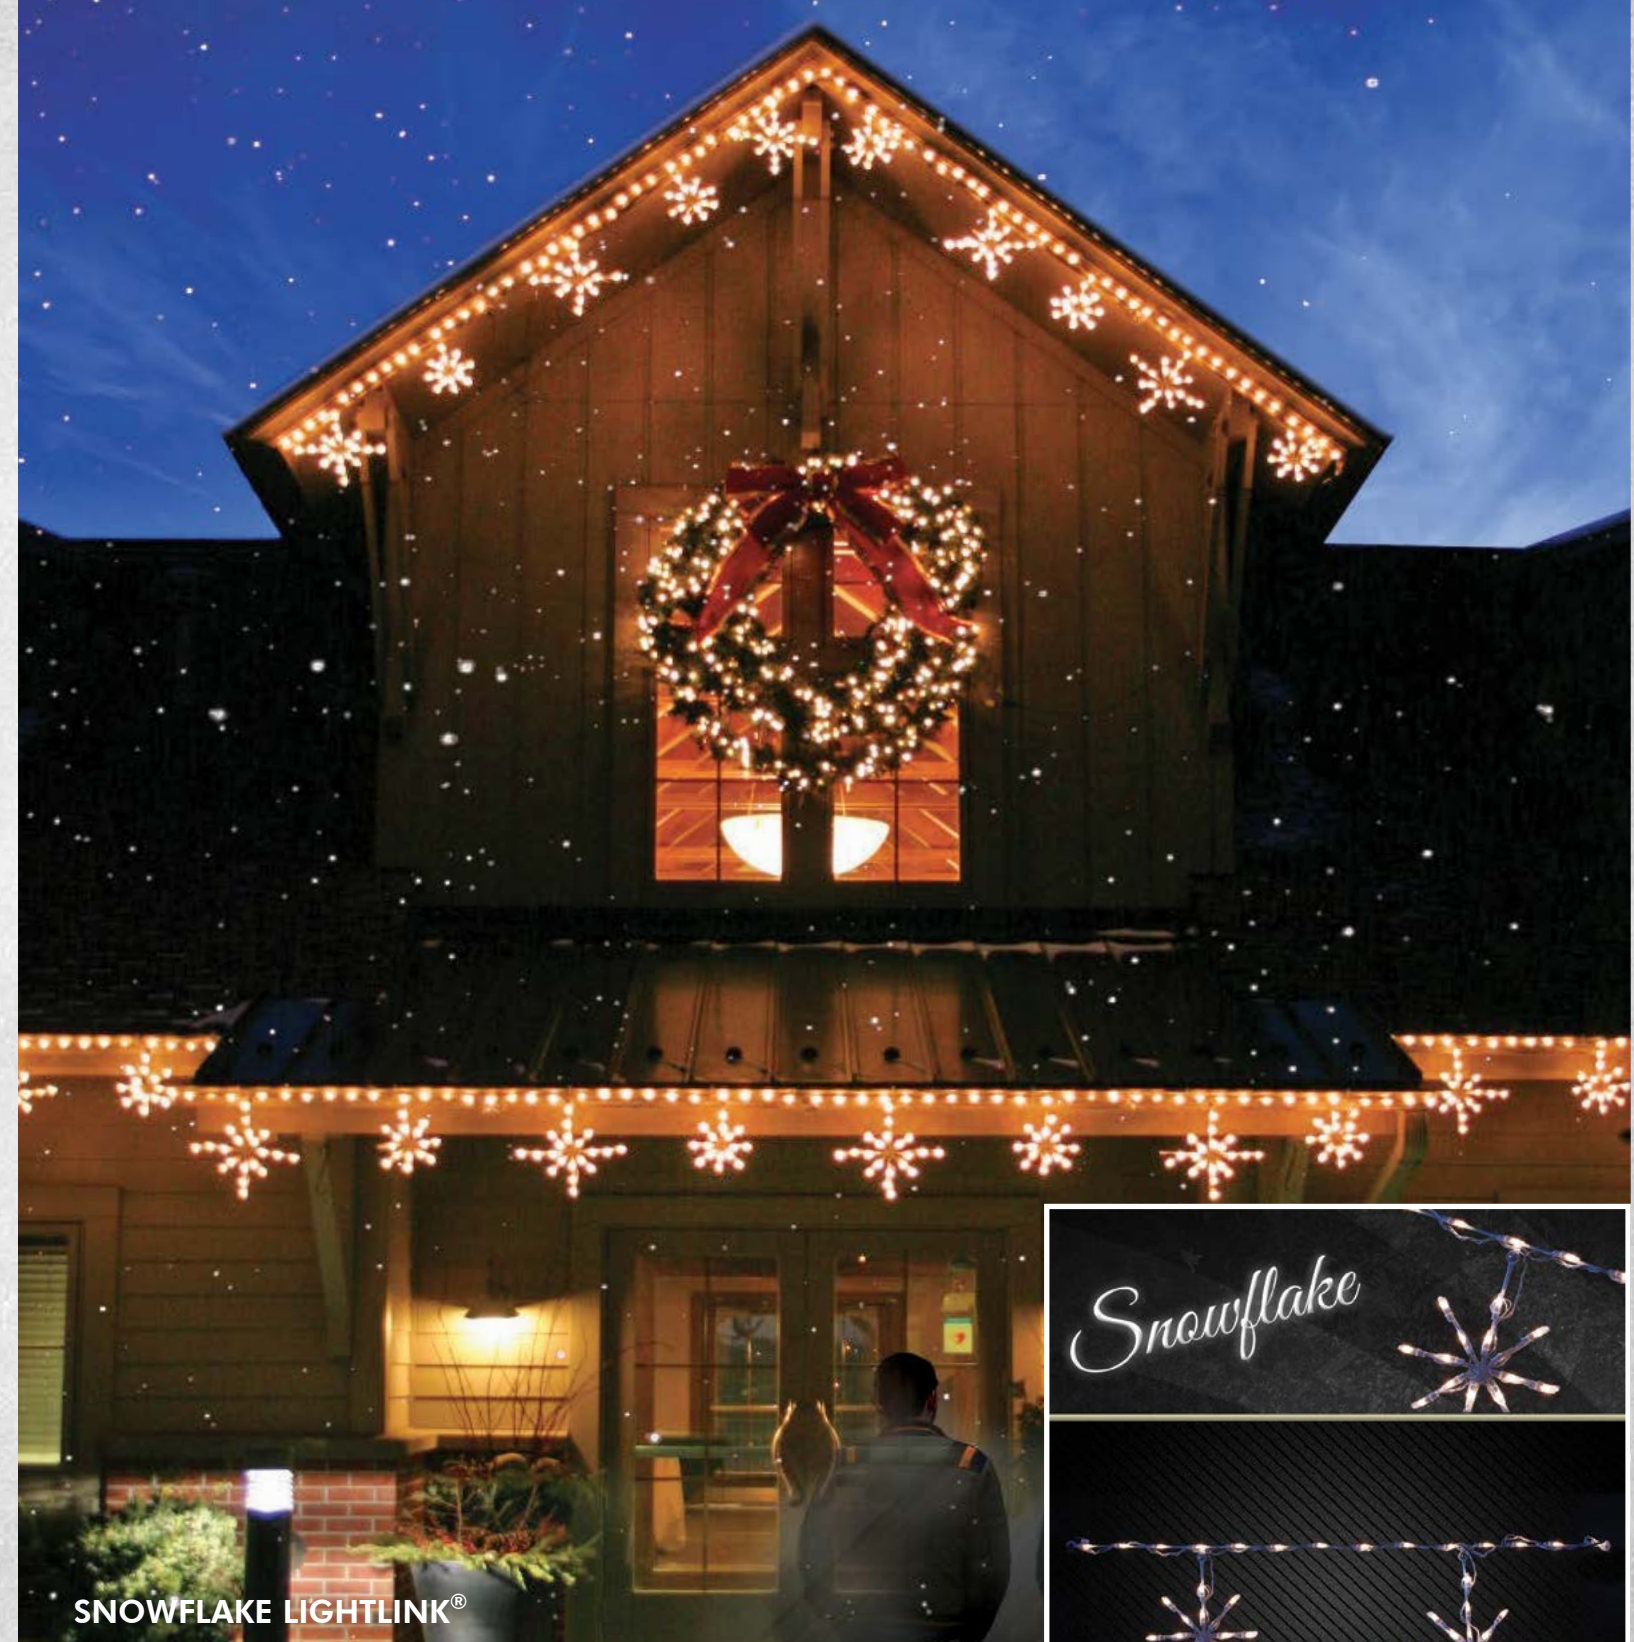

ICE FLURRY LIGHTLINK®

Articulated roofline décor for indoor & outdoor holiday decorating. The perfect combination of traditional and modern design, the Ice Flurry LightLinks® will offer you style and durability for years to come.

LLICF-70 **LED** LLICF-70-LED-CW 48" WIDE 70 LIGHTS (QTY 2) SPARE FUSES & BULBS

AVAILABLE IN **LED**

ICICLE LIGHTLINK®

Articulated roofline décor for indoor & outdoor holiday decorating. Always a hit for holiday decorating, the Icicle LightLinks® are fast becoming the preferred choice of professionals and consumers alike. The simple lines of this design make it an instant classic.

LLICI-50 **LED** LLICI-50-LED-CW 48" WIDE 50 LIGHTS (QTY 2) SPARE FUSES & BULBS

SNOWFLAKE LIGHTLINK®

Articulated roofline décor for indoor & outdoor holiday decorating. Make your roofline sparkle this year with Snowflake LightLinks®! A charming decorating choice, this design appeals to all and will delight your guests as they arrive at your front door.