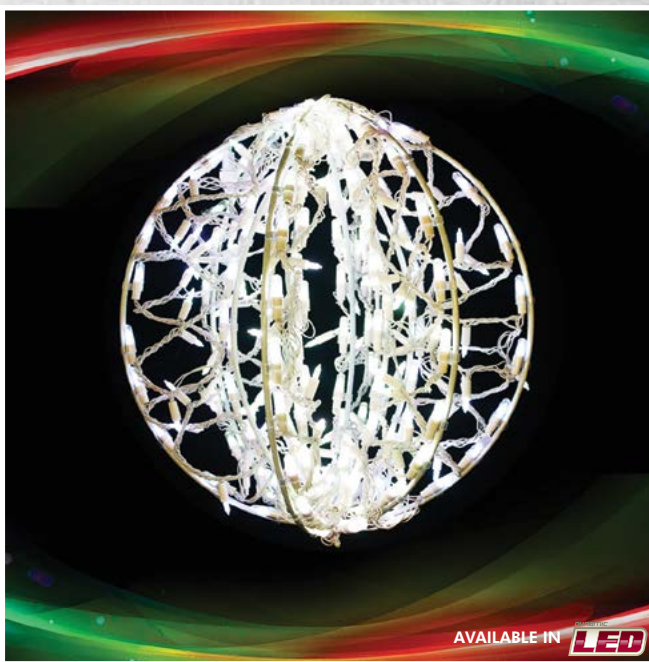

3D CRESCENT SPHERE SMALL WHITE
A fun design and uniquely modern holiday decoration. The spheres are a crowd pleaser and will help your yard stand out from the rest.
3D-18CS-250 18" HEIGHT 250 LIGHTS
LED-3D-18CS-250 18" HEIGHT 250 LIGHTS