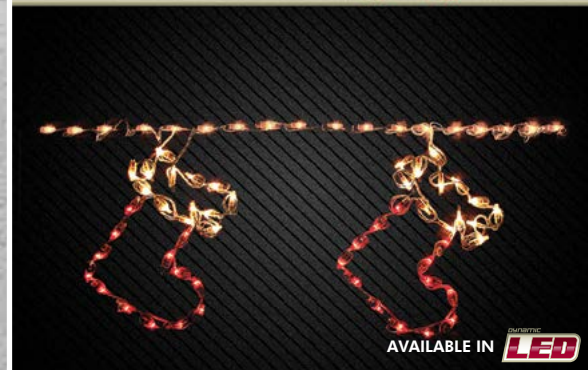

STOCKING LIGHTLINK®

Articulated roofline décor for indoor & outdoor holiday decorating. Your home will dazzle the neighborhood with the charm of our Stocking LightLinks®. A best seller for families with young children, these LightLinks® will provide years of enjoyment. Shown with our Personalized Stocking (Pg.29).

LLSTK-70 **LED** LLSTK-70-LED 48" WIDE 70 LIGHTS (QTY 2) SPARE FUSES & BULBS

AVAILABLE IN **LED**