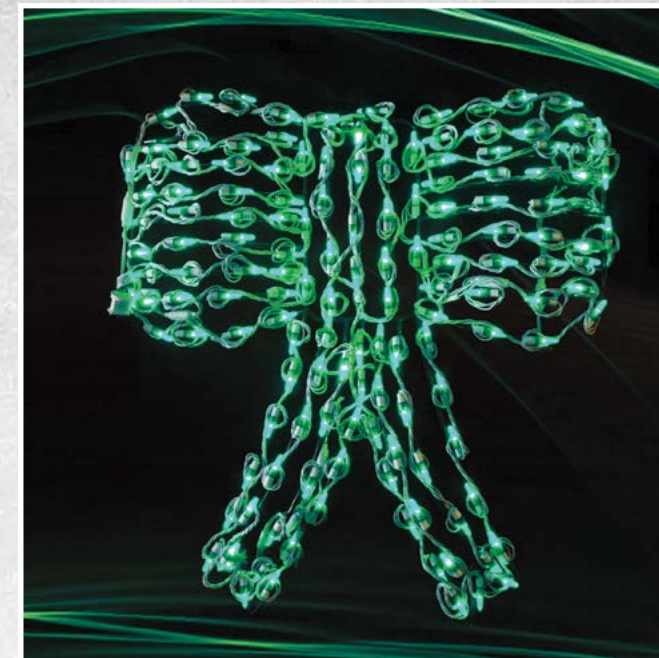

3D LED BOW GREEN

A classic symbol of the holidays, these green bows will bring many seasons of cheer. Match them with 3D Swag LightLinks, Cone Trees or Crescent Spheres!

LL3D-BWGR-LED 25" HEIGHT 150 LIGHTS