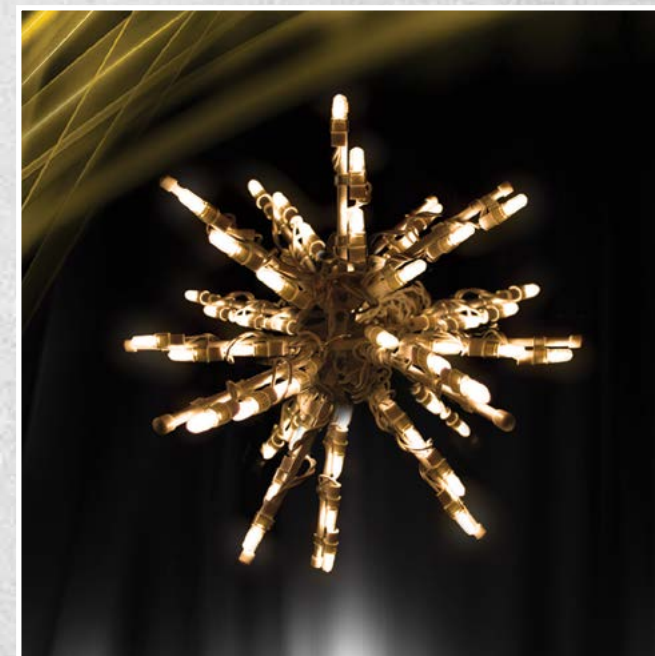

INCANDESCENT STARBURST 12"

Design matches 3D Starburst LightLinks perfectly. Commercial-grade lights on a steel frame, durable outside. "S" Hook Included.

3D-12STB-50 12" HEIGHT 50 LIGHTS