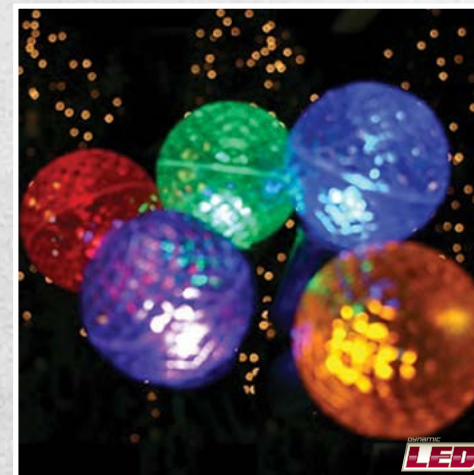

G50 LED BULB (25 QTY)
Multi faceted bulb for the holiday season. The LED bulb is a vibrant soft color.
MULTI
BU-LED-G50-MU
BU-LED-G50-PW
BU-LED-G50-RD
BU-LED-G50-BL
BU-LED-G50-GR
BU-LED-G50-OR
BU-LED-G50-PL
PURE WHITE
RED
BLUE
GREEN
ORANGE
PURPLE