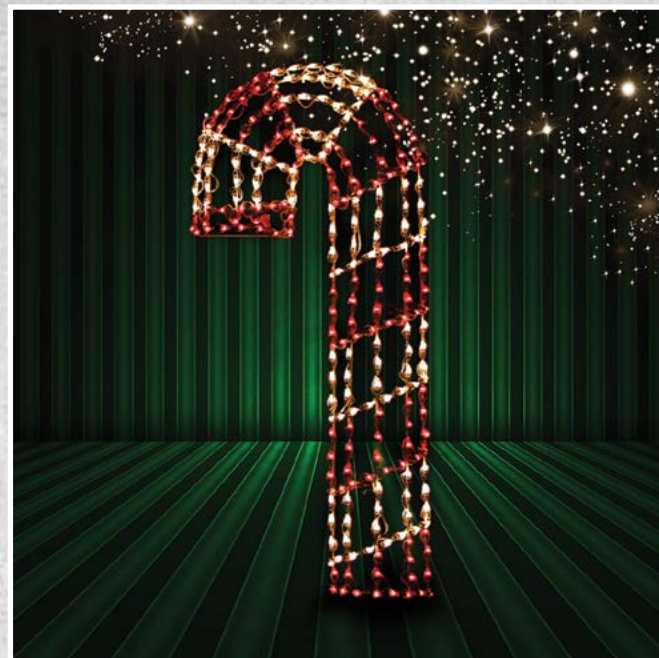

3D HERALDING ANGEL

Beautiful and dramatic, the 3D Heralding Angel is a stunning addition to any lighting display as she brings in the holiday season.
 3D-HAN-1100 74" HEIGHT 1100 BULBS

3D REINDEER

This versatile lighted reindeer looks terrific by itself or staged in groups. With a very detailed design and sturdy construction, you can be sure of years of enjoyment. A great addition to the 3D Sleigh!
 3D-RS-900 55" HEIGHT 900 LIGHTS

72" TALL!

3D TOY SOLDIER

With 750 lights, the Toy Soldier will brighten up anyone's decor. Standing 6' tall, he is very lifelike and makes a delightful focal point in your holiday lighting.
 3D-TYS-750 72" HEIGHT 750 LIGHTS
 LED-3D-TYS-750 72" HEIGHT 750 LIGHTS

80" TALL!

3D DRUMMER BOY

This eye catching 3D Drummer Boy with motion is a delight to children of all ages. He welcomes your guests with the beat of a drum.
 3D-DRMB-450 80" HEIGHT 450 LIGHTS
 WATCH THIS ITEM WORK @ HOLIDYNAMICS.COM

PERSONALIZED LIGHTPOST

Welcome your guests with our Personalized Holiday Light Post. It includes a "Seasons Greetings" personalized sign with your family name. Maximum Characters - 18.
3D-LP-650-KIT 72" HEIGHT 650 LIGHTS