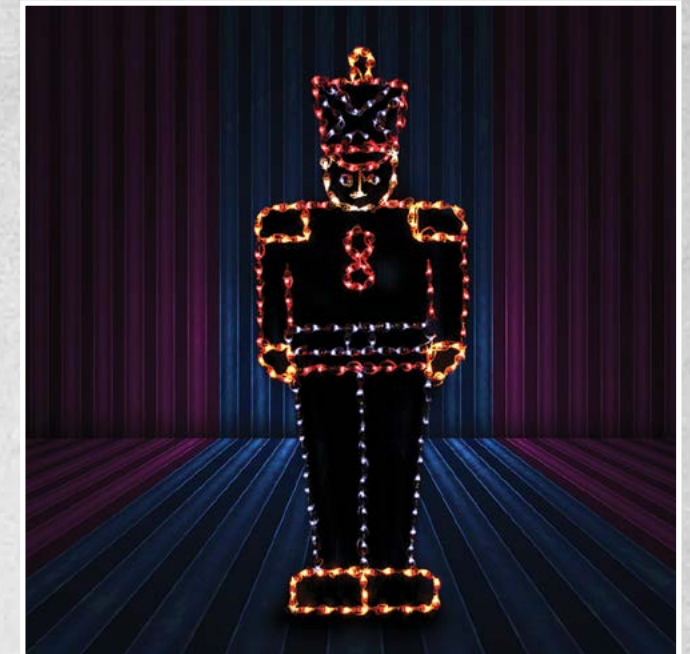

TOY SOLDIER

Particularly appealing to children, this toy soldier is an enchanting display on it's own or as an integral part of a holiday lighting theme. Best combined with Gift Box LightLinks and Starbursts.
CL-TYS-200 72" HEIGHT 200 LIGHTS