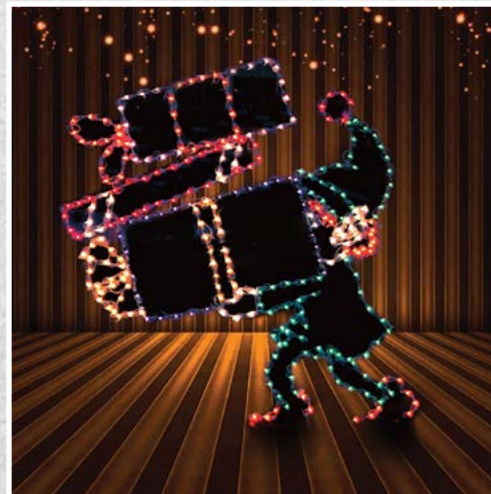

SANTA IN CHIMNEY

With 300 lights, this Santa in Chimney yard art is a very fun and unique addition to your holiday lighting. Try combining with 3D Santa's Sleigh, 3D Gift Boxes and Arrow Post Sign. CL-SC-300 70" HEIGHT 300 LIGHTS

Elves at Work

ELVES at WORK COLLECTION

Combine these charming and expressive figures to create the look of Santa's Workshop in your own yard! Combine your favorite Santa, or a herd of Reindeer to add even more charm to this collection. (ITEMS ARE SOLD INDIVIDUALLY)

ELF MARCHING with GIFTS

This lighted whimsical elf will delight you with his heavy burden of Christmas gifts and his exuberant march. Fun and humorous holiday lawn decoration.
CL-EMG-900 60" HEIGHT 900 LIGHTS

ELF WITH HANDS UP

The most expressive lighted elf, this lawn décor is simply a joy for all. Combine all the Elves for a fun and unique holiday display.
CL-EHU-600 60" HEIGHT 600 LIGHTS

ELF CARRYING GIFTS